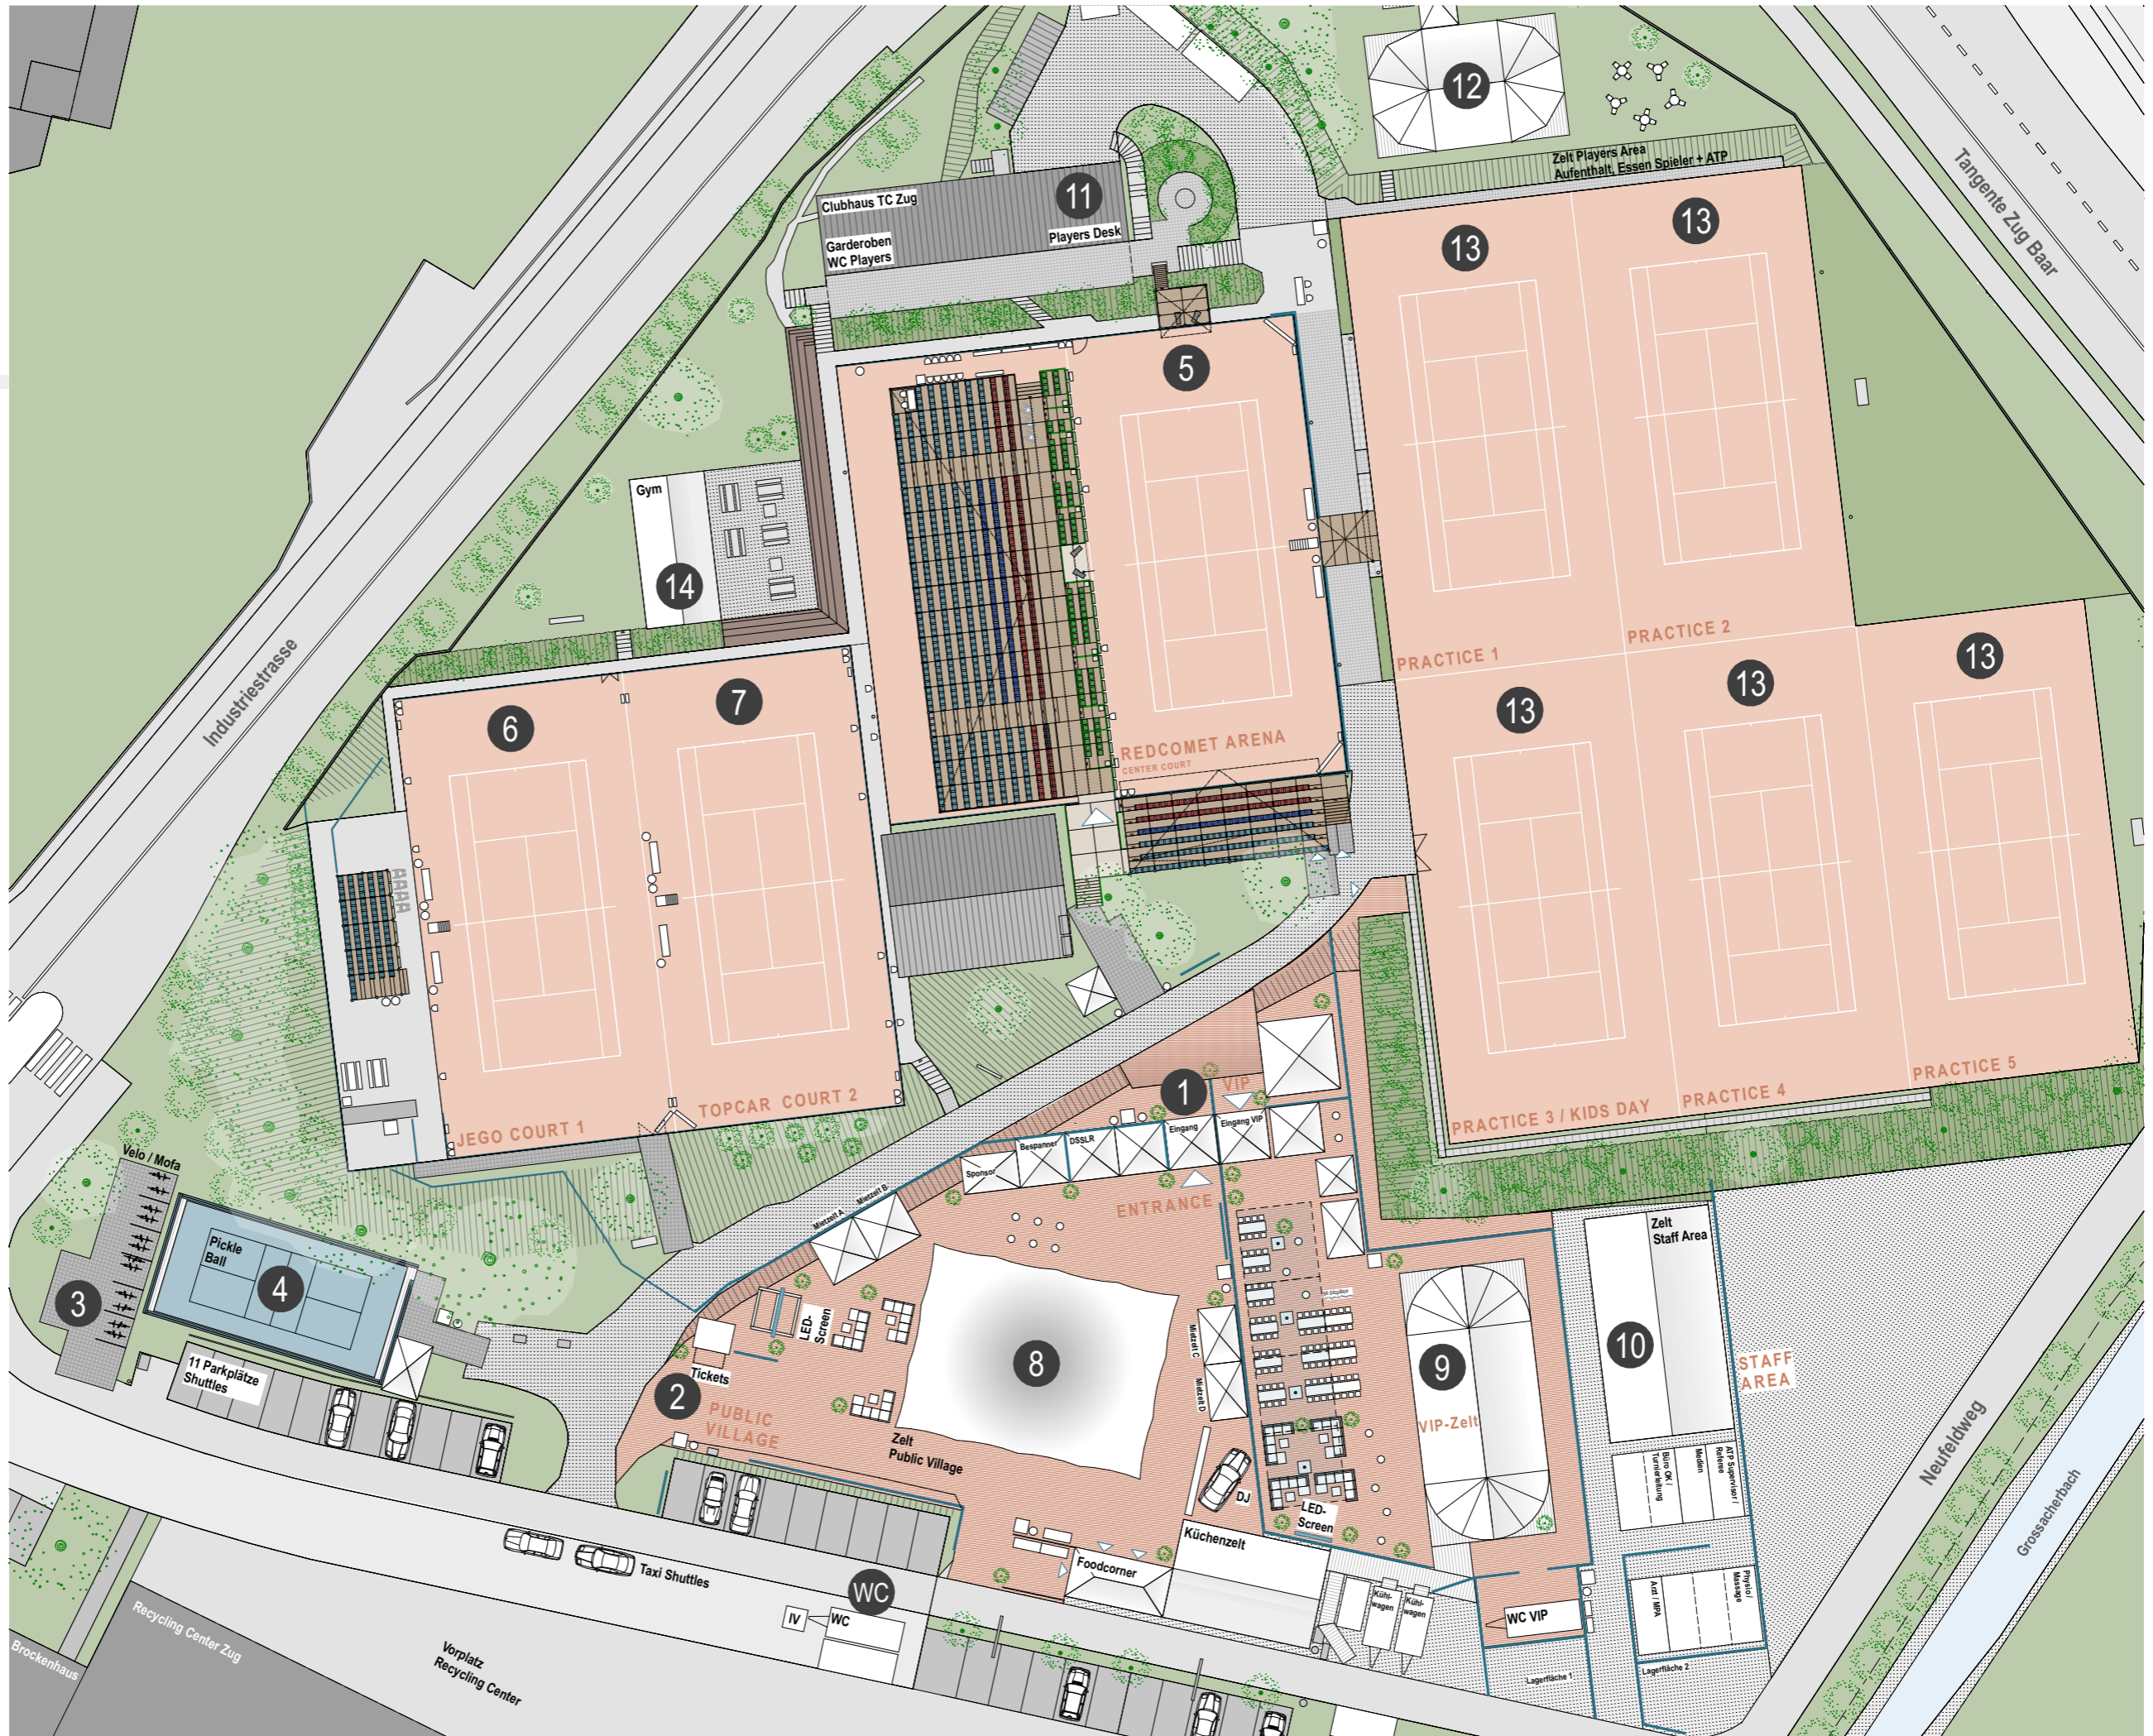

DIALECTIC
ZUG OPEN

ÜBERSICHTSPLAN

 Ihr Standort

-  Toiletten
-  Eingang
-  Kasse / Infodesk
-  Velos
-  Pickleball
-  RedcoMet Arena
-  Jego Court 1
-  Topcar Court 2
-  Public Village
-  VIP Zelt
-  Staff Area
-  Players Desk
-  Players Area
-  Practice Courts
-  Gym